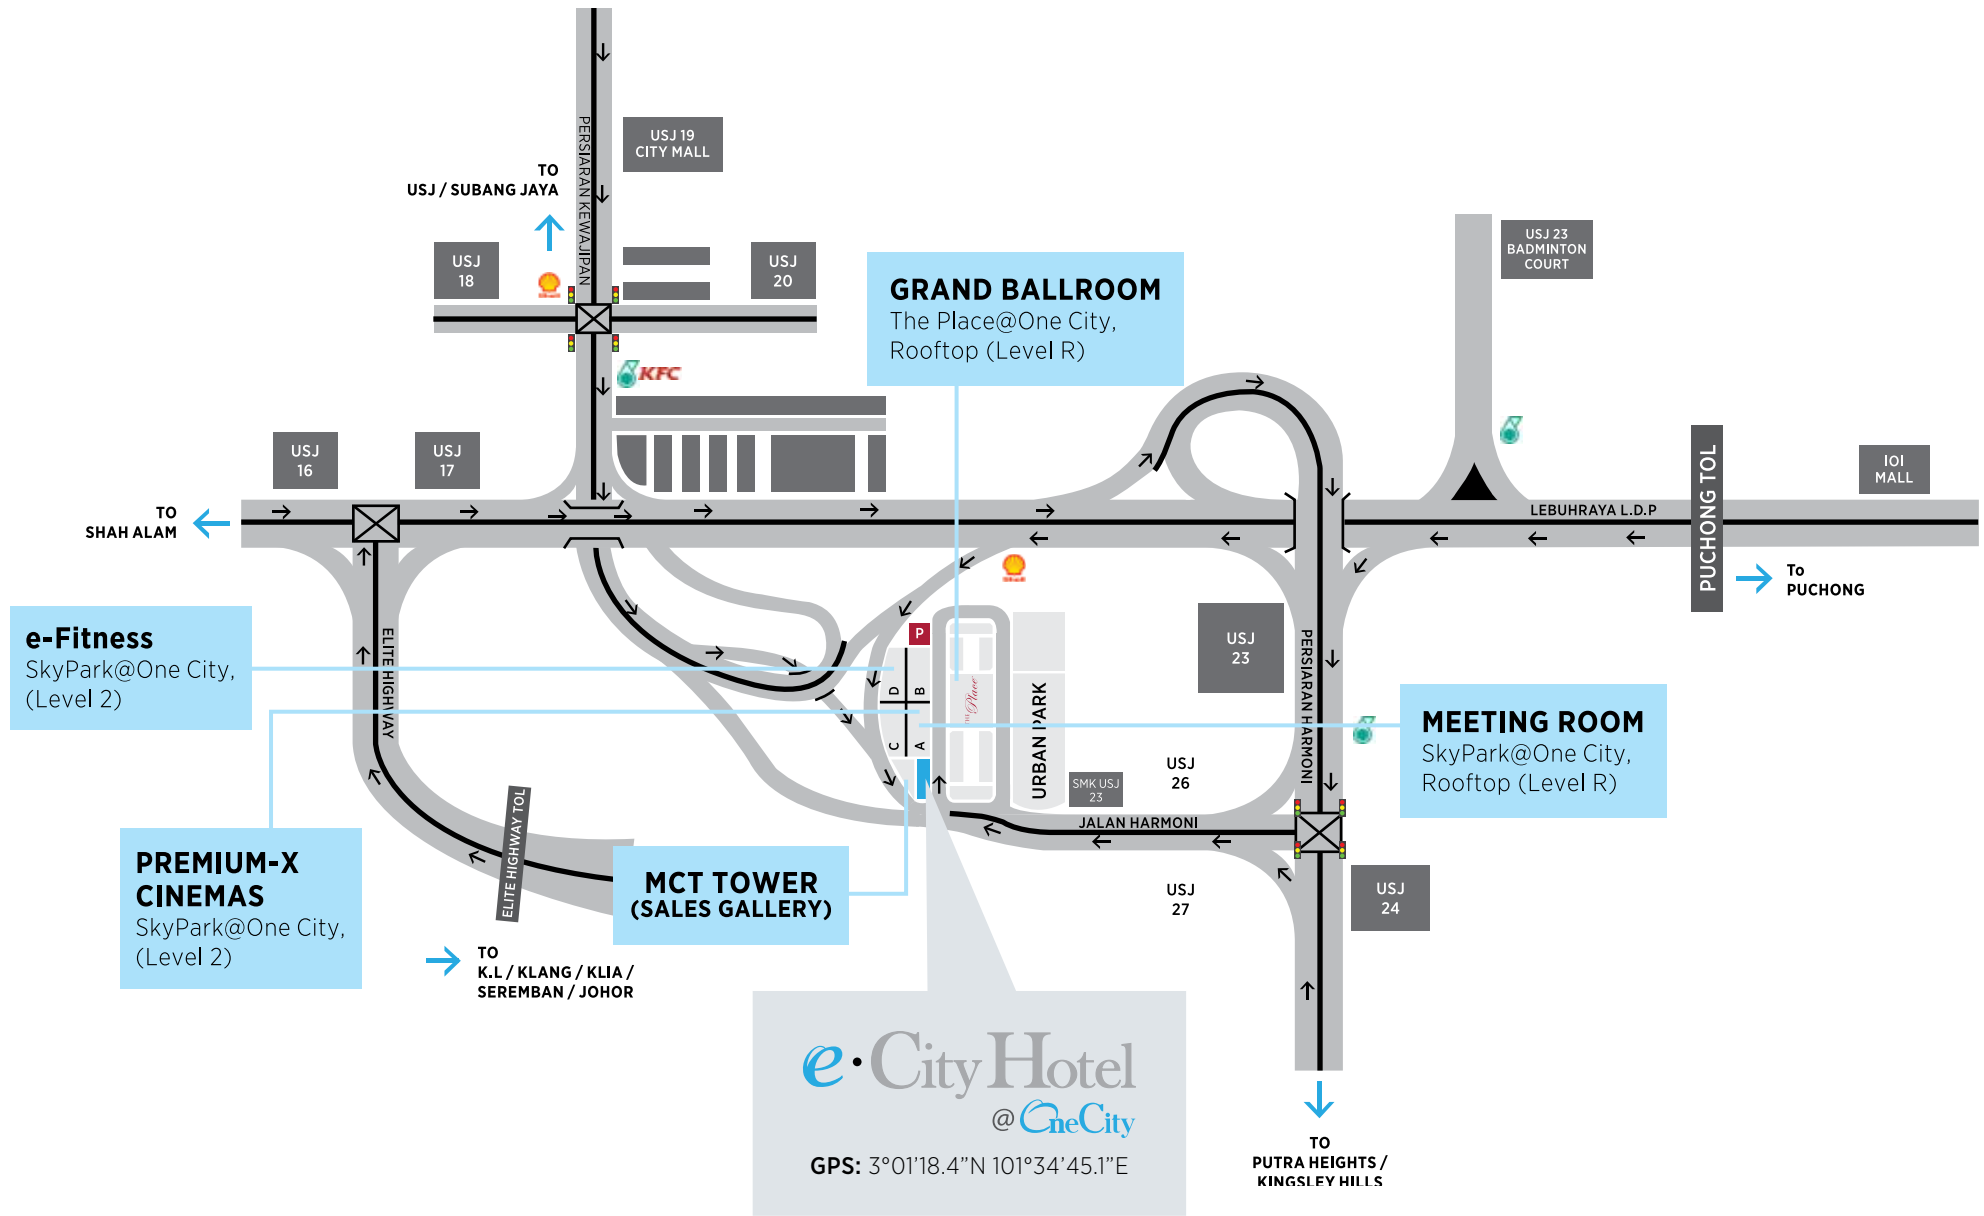

LOCATION MAP (ONE CITY)

LOCATION MAP

AIRPORT

- 20 minutes from SkyPark Terminal
- 20 minutes from KLIA 1 and KLIA 2

LRT STATIONS

- 5 minutes from Stesen 13 LRT Station
- 5 minutes from Stesen 10 LRT Station

KEY LOCATIONS

- 5 minutes from Puchong
- 15 minutes from Cyberjaya
- 15 minutes from Shah Alam
- 20 minutes from Putrajaya
- 30 minutes from Kuala Lumpur City Centre