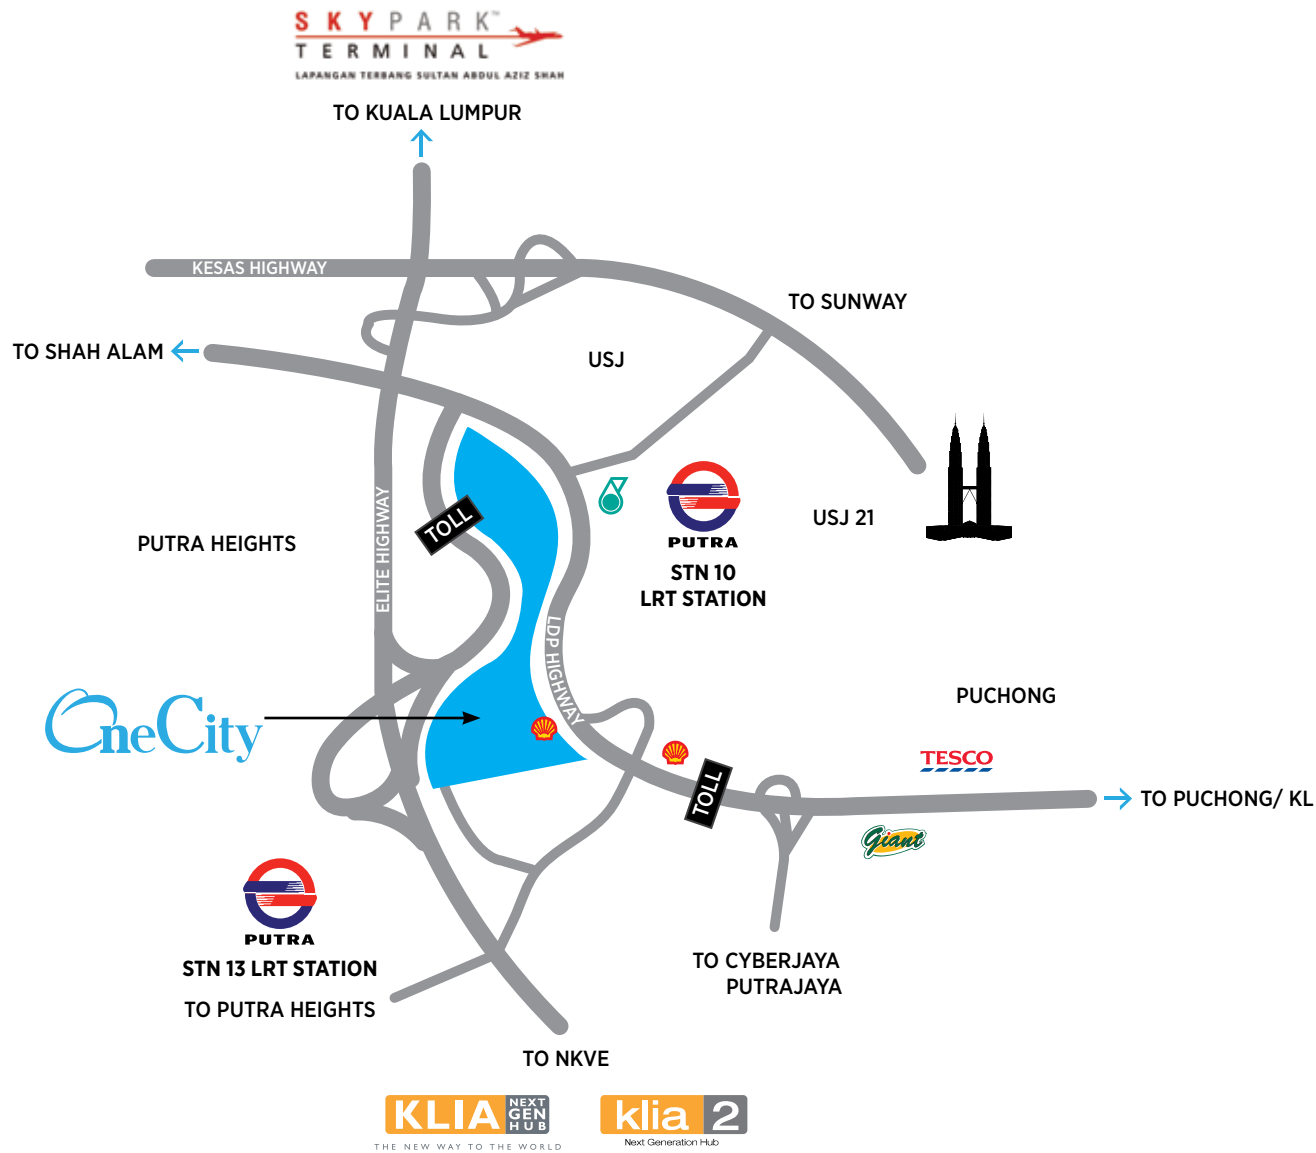

LOCATION MAP (ONE CITY)

LOCATION MAP

AIRPORT

- 20 minutes from SkyPark Terminal
- 20 minutes from KLIA 1 and KLIA 2

LRT STATIONS

- 5 minutes from Stesen 13 LRT Station
- 5 minutes from Stesen 10 LRT Station

KEY LOCATIONS

- 5 minutes from Puchong
- 15 minutes from Cyberjaya
- 15 minutes from Shah Alam
- 20 minutes from Putrajaya
- 30 minutes from Kuala Lumpur City Centre